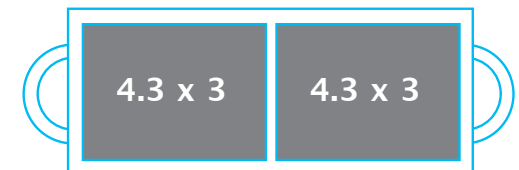

*Valid January 2008; Prices subject to change without notice.

Artwork Guidelines

Resolution: 300 pixels per inch (PPI)

Color space: RGB

Image format: .jpg or .jpeg

Max file upload size: 4MB

Dimensions: Images of any dimension may be used. Images will be scaled to fill the largest area possible on the mug.

Maximum printable area (Full-Wrap design): 8.25 by 3 inches (2475 by 900 pixels)

Max size for two individually uploaded images: 4.3 by 3 inches (1300 by 900 pixels)

Captions: Text may be included in your uploaded images, OR, added to your design using our online Coffee Mug Design Generator.